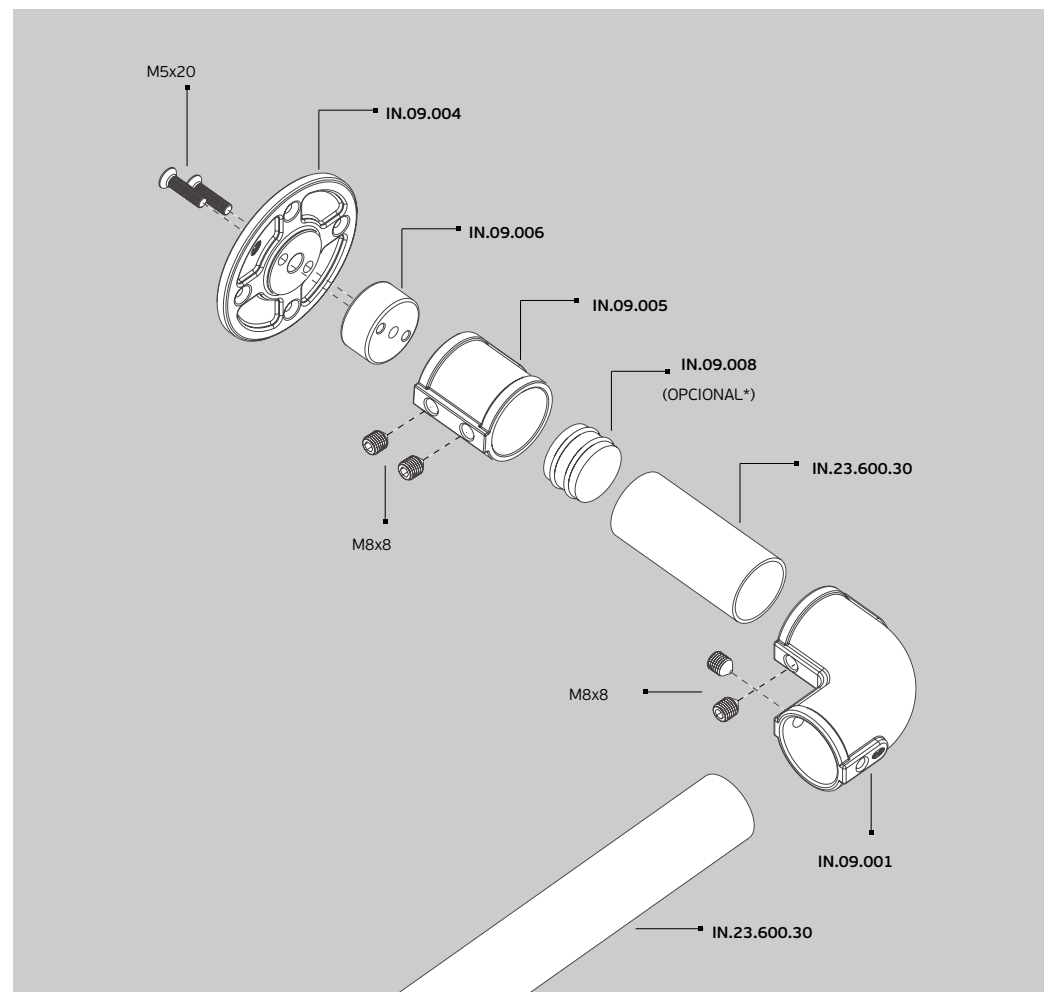

Ficha técnica de produto

Technique product file / Ficha técnica de produto

Data: 22.06.2017

Versão: 1.0

IN.09.008

Asas de porta /

Door handles / Manillones de puerta

ET: 2017 /2017

Documento confidencial / Confidential document / Documento confidencial © JNF 2017 www.jnf.pt

Descrição / Description / Descripción

Reforço interior / Interior part / Refuerzo interior

Versão / Version / Versión

1.0

Data / Date / Data

22.06.2017

T. (+351) 224 663 230 / F. (+351) 224 839 841 / e-mail - jnf@jnf.pt / www.jnf.pt

Rua das Mimosas, 849/851
Zona Industrial das Mimosas
S. Pedro da Cova | Ap. 75 4424-909
Gondomar PORTUGAL

PÁGINA 3/3
PAGE