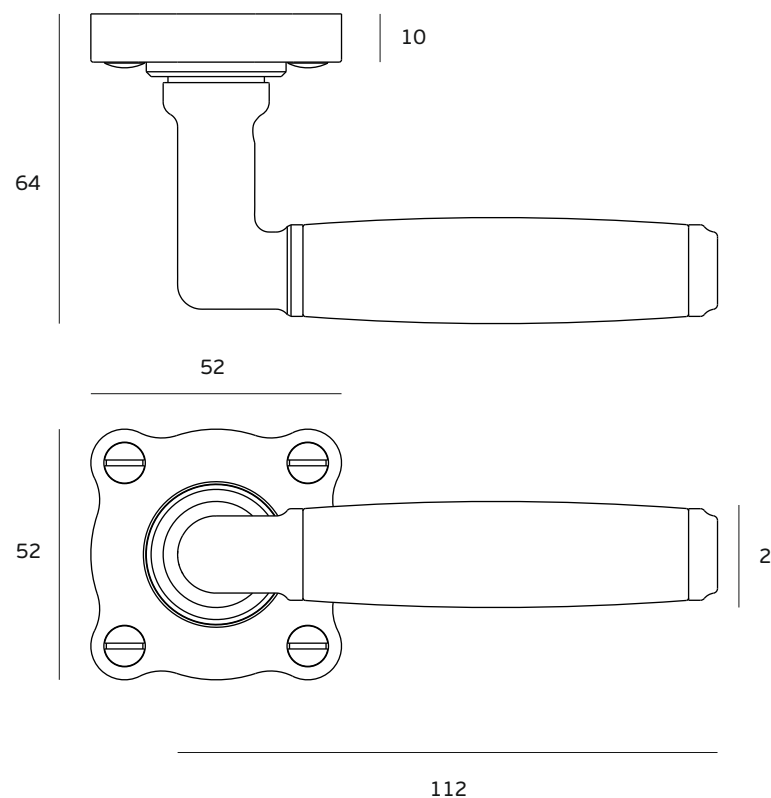

Ficha técnica de produto

Technique product fle / Ficha técnica de produto

Data: 10.05.2023

Versão: 1.0

IN.00.490

DUTCH /

ET: 3613/ 2023

Documento confidencial / Confidential document / Documento confidencial © JNF 2023 www.jnf.pt

Descrição / Description / Descripción	Puxador de porta com roseta com mola/ Door lever handle with rose with spring/ Manilla de puerta con roseta con muelle/
Versão / Version / Versión	1.0
Data / Date / Data	10.05.2023

T. (+351) 224 663 230 / F. (+351) 224 839 841 / e-mail - jnf@jnf.pt / www.jnf.pt

Rua das Mimosas, 849/851
Zona Industrial das Mimosas
S. Pedro da Cova | Ap. 75 4424-909
Gondomar PORTUGAL

PÁGINA 2/2
PAGE