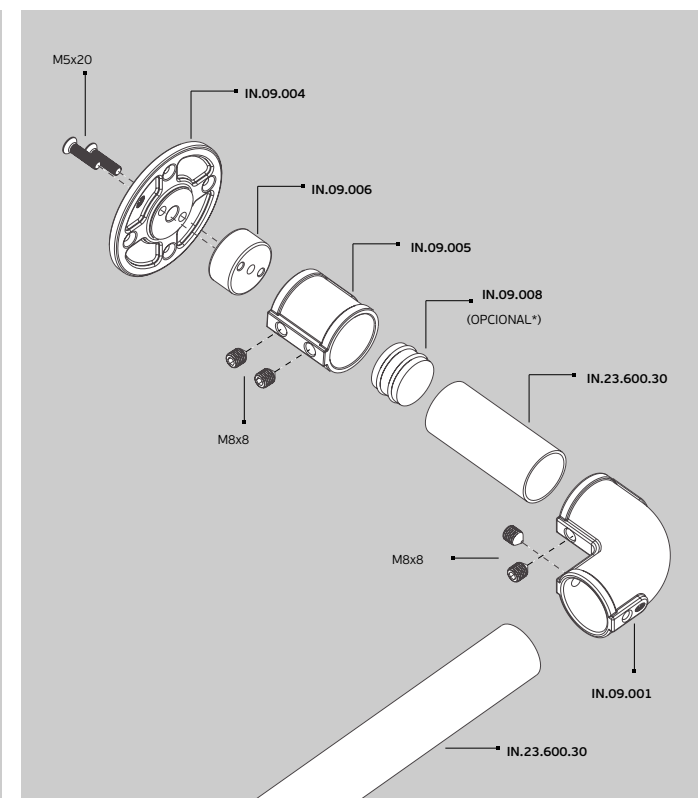

Ficha técnica de produto

Technique product file / Ficha técnica de produto

Data: 21.06.2017

Versão: 1.0

IN.09.004

Asas de porta /

Door handles / Manillones de puerta

ET: 2013 /2017

Documento confidencial / Confidential document / Documento confidencial © JNF 2017 www.jnf.pt

Descrição / Description / Descripción

Base / Base / Base

Versão / Version / Versión

1.0

Data / Date / Data

21.06.2017

T. (+351) 224 663 230 / F. (+351) 224 839 841 / e-mail - jnf@jnf.pt / www.jnf.pt

Rua das Mimosas, 849/851
Zona Industrial das Mimosas
S. Pedro da Cova | Ap. 75 4424-909
Gondomar PORTUGAL

PÁGINA 3/3
PAGE