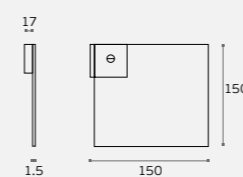

MATERIAL: EN 1.4301 / AISI 304 + VINIL PRETO / BLACK VINYL / VINILO NEGRO

ACABAMENTO / FINISH / ACABADO: STANDARD: SATINADO / SATIN / SATIN