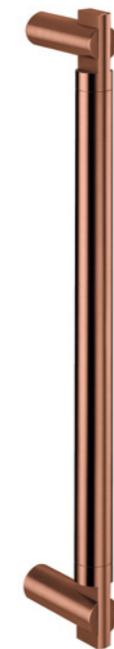

IN.07.003.SD.TCO
Titanium Copper