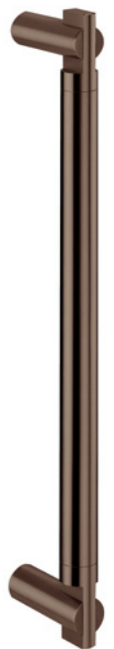

IN.07.003.SD.TCH
Titanium Chocolate