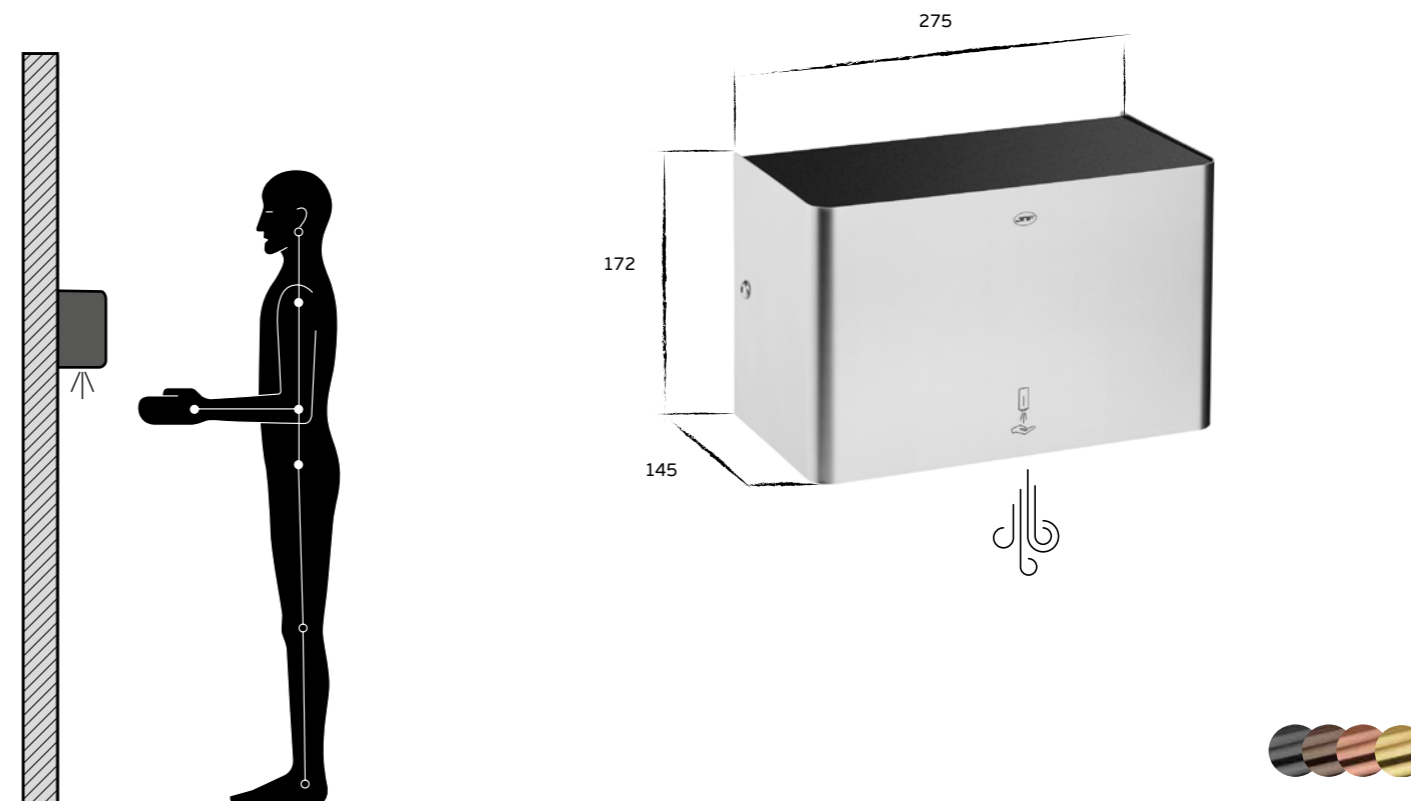

industrial series hand dryer

SECADOR AUTOMÁTICO DE MÃOS /
AUTOMATIC HAND DRYER /
SECADOR DE MANOS AUTOMÁTICO.

DRYING TIME: 10-15 SECONDS
Tempo de secagem: 10-15 segundos
Tiempo de secado: 10-15 segundos

AIR SPEED: 95-115M/S
Velocidade do ar: 95-115m/s
Velocidad del aire: 95-115m/s

EASY MAINTENANCE
Fácil manutenção
Facil mantenimiento

IP11 (PROTECTION LEVEL)
IP11 (nível de protecção)
IP11 (nivel de protección)

LESS CARBON (ONLY 3,5G EMISSION)
Menos carbono (apenas 3,5g de emissão)
Menos carbono (solo 3,5 g de emisión)

AUTOMATIC
Automático
Automático

Secador de mãos pequeno e compacto, ideal para todas as casas de banho. O mecanismo de fluxo de alto desempenho, otimiza a secagem das mãos, tornando-a mais rápida. Este secador de baixo consumo, permite economizar 80% nos custos energia perante uma utilização frequente.

Small and compact hand dryer, ideal for all bathrooms. The high-performance flow mechanism optimizes hand drying, making it faster. This low-consumption dryer saves 80% in energy costs when used frequently.

Secador de manos pequeño y compacto, ideal para todos los baños. El mecanismo de flujo de alto rendimiento optimiza el secado de manos, haciéndolo más rápido. Esta secadora de bajo consumo ahorra un 80% en costos de energía cuando se usa con frecuencia.

IMAGE / IMAGEM:
IN.60.566

IN.60.566

Secador automático de mãos /
Tempo de secagem: 10 - 15 segundos
(220v - 240vac, 50/60hz, 0,84 - 1kW)
Potência do motor: 325 - 500W
Modo standby: 0,3 - 0,4W
Velocidade do ar: 95-115m/s (ajustável)
Ruído: min. 71db a 73db / máx.1m
Alcance de deteção: 170mm ± 20mm (ajustável)
Grau de proteção: IP11
Proteção térmica do motor: 60 segundos
ON/OFF automático (120v a 135°C / 240v a 95°C)
Função opcional de temperatura: ON/OFF

UL, CE, GS, CB, BSMI, EMC, LVD, REEE,
ROHS, Certificado GreenSpec

Material: EN 1.4301/AISI 304
Acabamento : satinado

Automatic hand dryer /
Drying time: 10 - 15 seconds
(220v - 240vac, 50/60hz, 0,84 - 1kW)
Engine power: 325 - 500W
Standby mode: 0,3-0,4W
Air speed: 95 - 115m/s (adjustable)
Noise: min. 71db to 73db / max.1m
Detection range: 170mm ± 20mm (adjustable)
Protection grade: IP11
Motor thermal protection: 60 seconds
Automatic ON/OFF (120v to 135°C / 240v to 95°C)
Optional temperature function: ON/OFF

UL, CE, GS, CB, BSMI, EMC, LVD, WEEE, ROHS,
GreenSpec Certificate

Material: EN 1.4301/AISI 304
Finish: satin

Secador de manos automatico.
Tiempo de secado: 10 - 15 segundos
(220v - 240vac, 50/60hz, 0,84 - 1kW)
Potencia del motor: 325 - 500W
Modo de espera: 0,3 - 0,4W
Velocidad del aire: 95-115m/s (ajustable)
Ruido: min. 71db a 73db / máx. 1m
Rango de detección: 170mm ± 20mm (ajustable)
Grado de protección: IP11
Protección térmica del motor: 60 segundos
ON/OFF automático (120v a 135°C / 240v a 95°C)
Función de temperatura opcional: ON/OFF

UL, CE, GS, CB, BSMI, EMC, LVD, WEEE, ROHS,
Certificado GreenSpec

Material: EN 1.4301/AISI 304
Acabado: satin