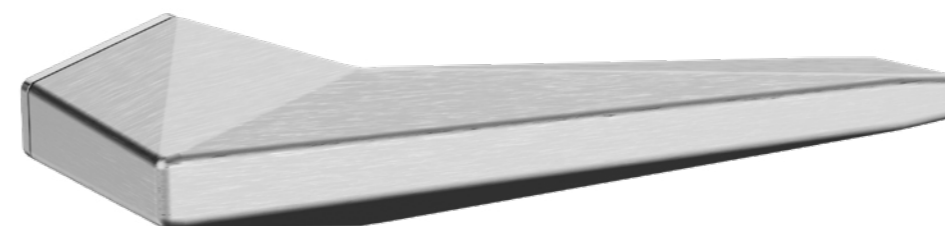

IN.00.131
Lever handle /
Puxador de porta